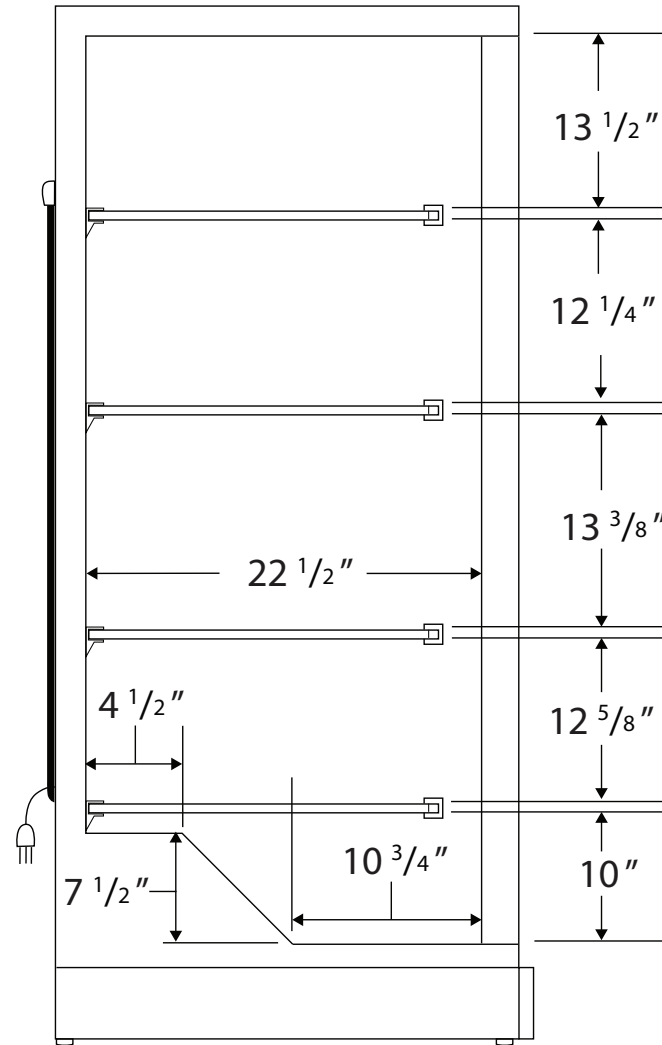

Front View

Side View

Cu. Ft	Defrost	Door	Int Door	Shelves	Interior Dim.			Refrigerant	H.P.	Amps	Weight
					W"	D"	H"				
30	Manual	1 Solid	0	4 Fixed	32	22 1/2	65	R404a	1/3	6	305 lbs.

Note: Interior dimensions are estimates and subject to change without notice