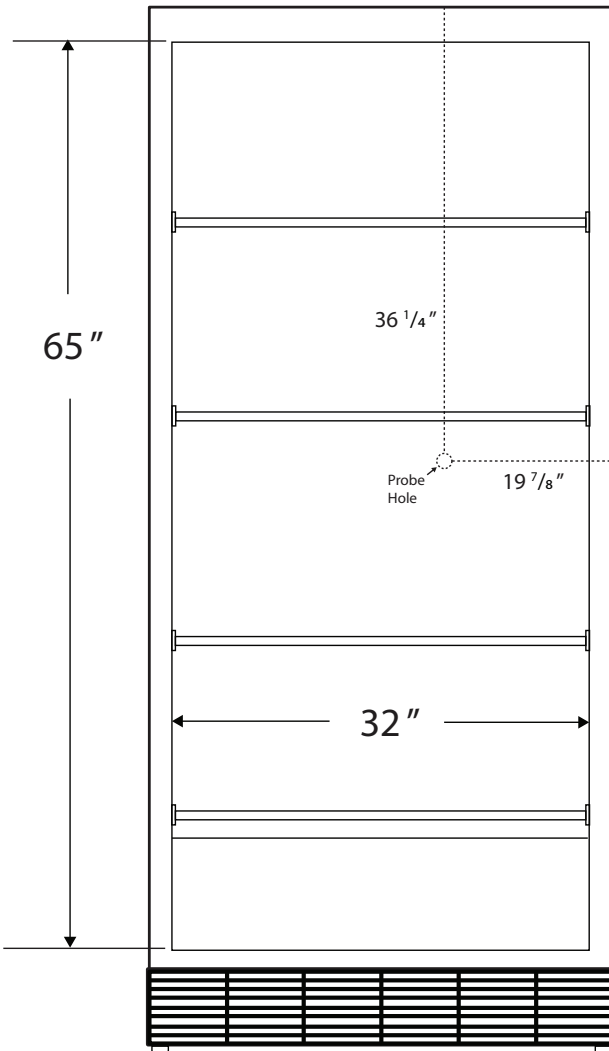

Front View

Side View

Cu. Ft	Defrost	Door	Int Door	Shelves	Interior Dim.			Refrigerant	H.P.	Amps	Weight
					W"	D"	H"				
30	Manual	1 Solid	0	4 Fixed	32	22 1/2	65	R404a	1/3	6	305 lbs.

Note: Interior dimensions are estimates and subject to change without notice